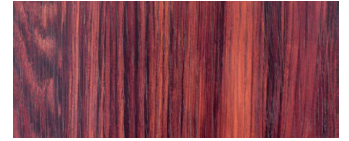

## Wood Grain Finish

*Sold in 26 GA*

Weathered Wood

Red Oak

Pine

Dark Cherry

## Crinkle Finish

*Sold in 26 GA*

Burnished Slate Crinkle

Black Crinkle

Charcoal Gray Crinkle