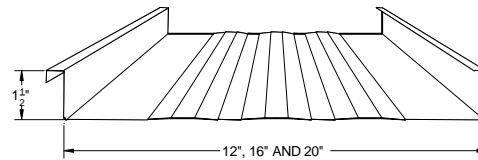

Flush / Soffit Panel

S - 2500C

S-1500 & 1500C

Canopy Panel

Radius Tee Panel

Batten

S-2500

For more information visit our website: www.cmpmetalsystems.com