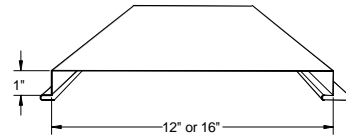

Flush / Soffit Panel

S - 2500C

S-1500 & 1500C

Canopy Panel

Radius Tee Panel

Batten

S-2500

For more information visit our website: www.cmpmetalsystems.com