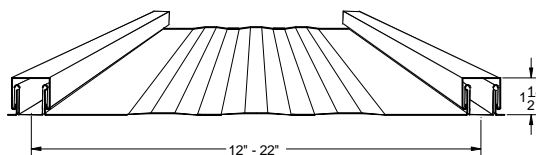

Flush / Soffit Panel

S - 2500C

S-1500 & 1500C

Canopy Panel

Radius Tee Panel

Batten

S-2500

For more information visit our website: www.cmpmetalsystems.com