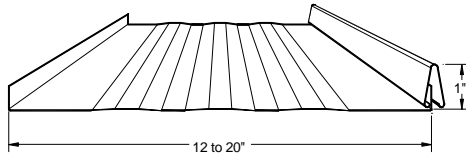

Flush / Soffit Panel

S - 2500C

S-1500 & 1500C

Canopy Panel

Radius Tee Panel

Batten

S-2500

For more information visit our website: www.cmpmetalsystems.com