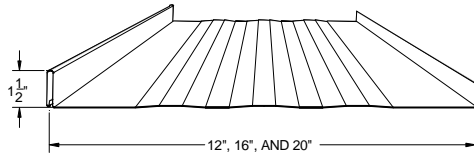

Construction Metal Products, Inc.

2204 West Front St. Statesville, NC 28677

Phone: 888-750-9827

Fax: 704-871-1381

Ultra Seam
Metal Roofing Systems

S - 1000