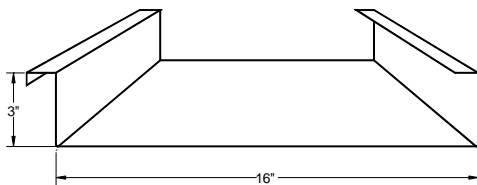

Flush / Soffit Panel

S - 2500C

S-1500 & 1500C

Canopy Panel

Radius Tee Panel

Batten

S-2500

For more information visit our website: www.cmpmetalsystems.com