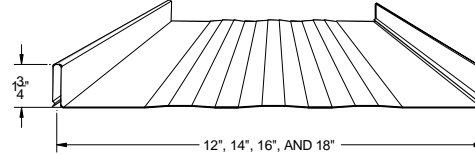

Construction Metal Products, Inc.

2204 West Front St. Statesville, NC 28677

Phone: 888-750-9827

Fax: 704-871-1381

Ultra Seam
Metal Roofing Systems

S - 2000

Radius Tee Panel

For more information visit our website: www.cmpmetalsystems.com