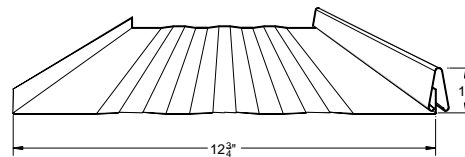

Flush / Soffit Panel

S - 2500C

S-1500 & 1500C

Canopy Panel

Radius Tee Panel

Batten

S-2500

For more information visit our website: www.cmpmetalsystems.com