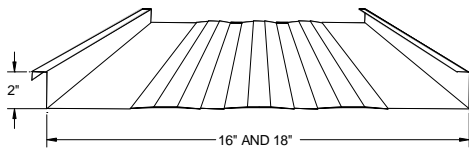

Flush / Soffit Panel

S - 2500C

S-1500 & 1500C

Canopy Panel

Radius Tee Panel

Batten

S-2500

For more information visit our website: www.cmpmetalsystems.com