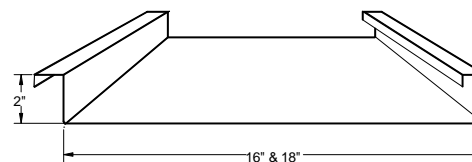

Flush / Soffit Panel

S - 2500C

S-1500 & 1500C

Canopy Panel

Radius Tee Panel

Batten

S-2500

For more information visit our website: www.cmpmetalsystems.com